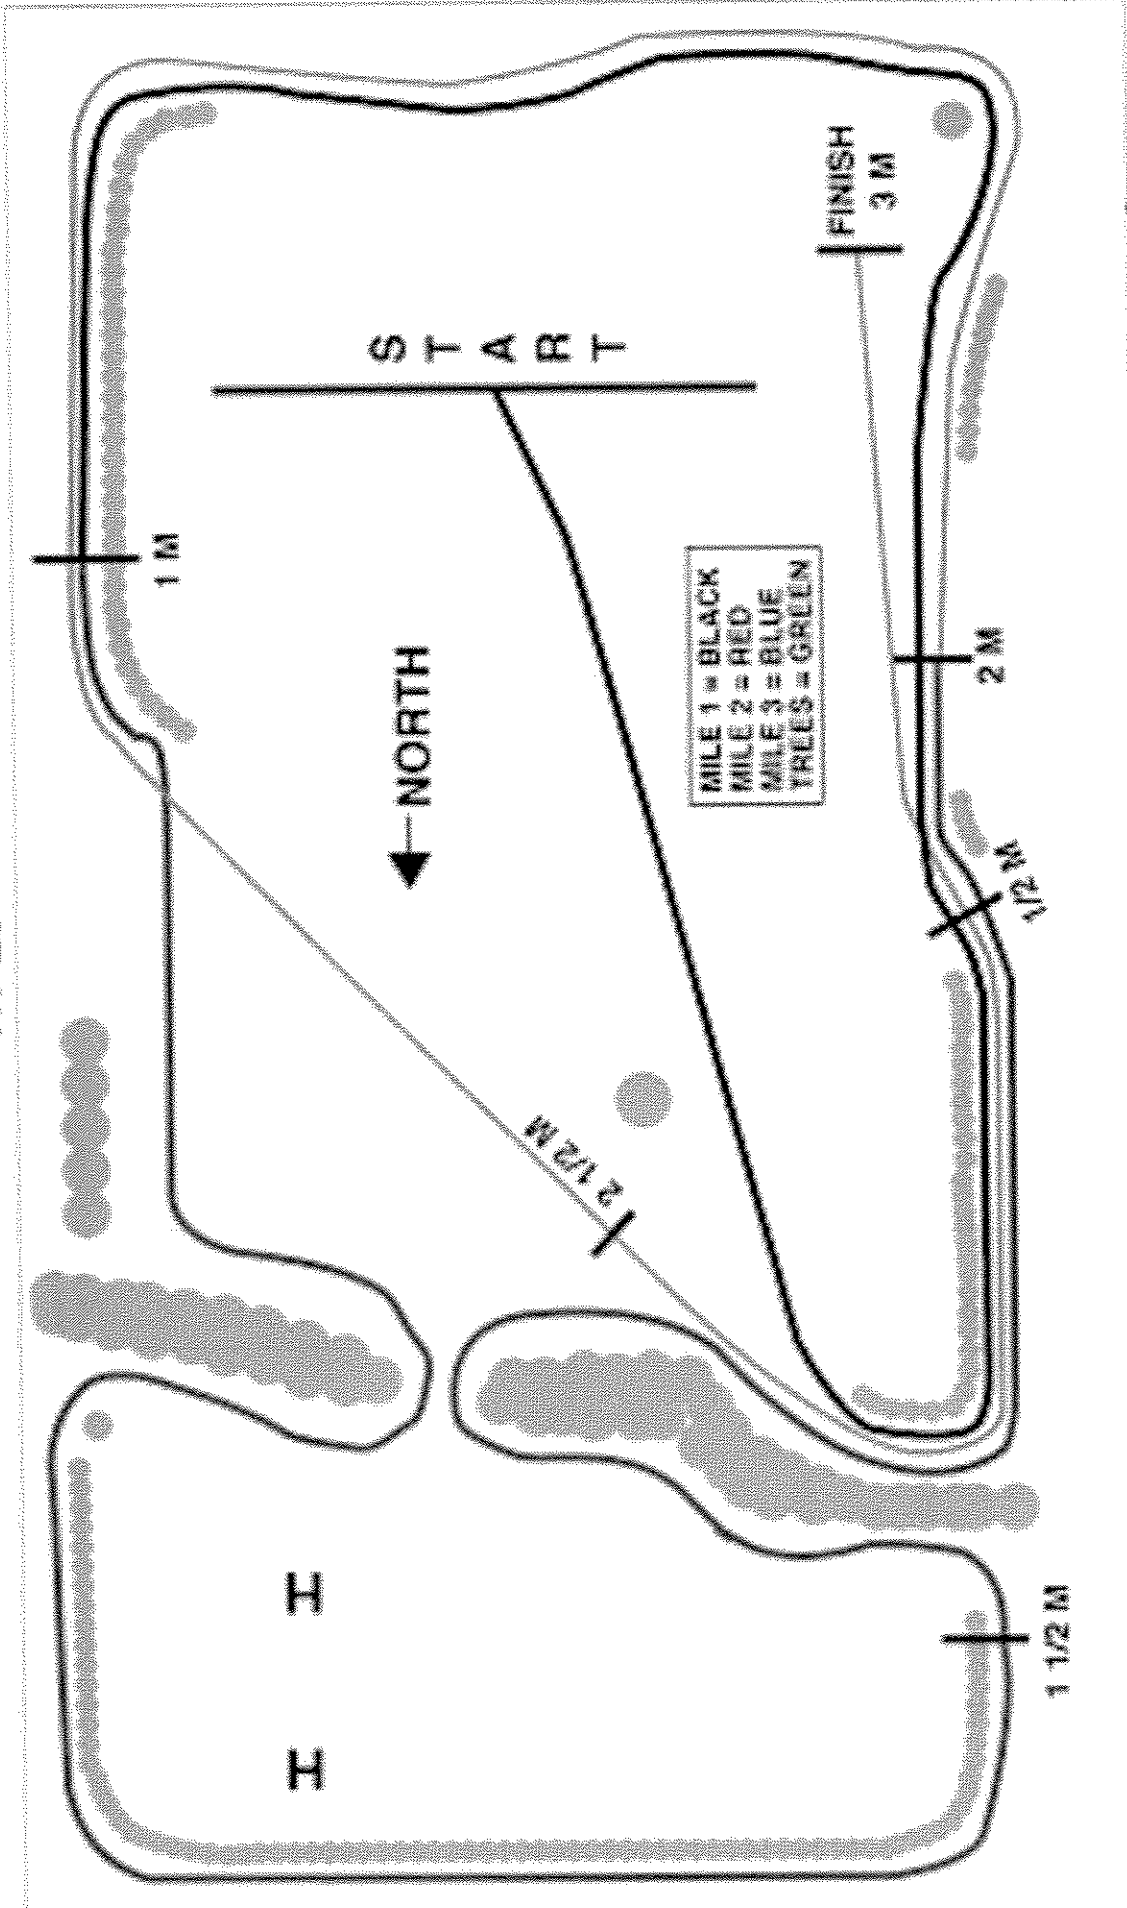

# Detweiller Park - Peoria State Final Course

RT 29

CHECK-IN  
TENT

TRIAD  
GRAPHICS

TO AWARDS  
AREA

PARK ROAD