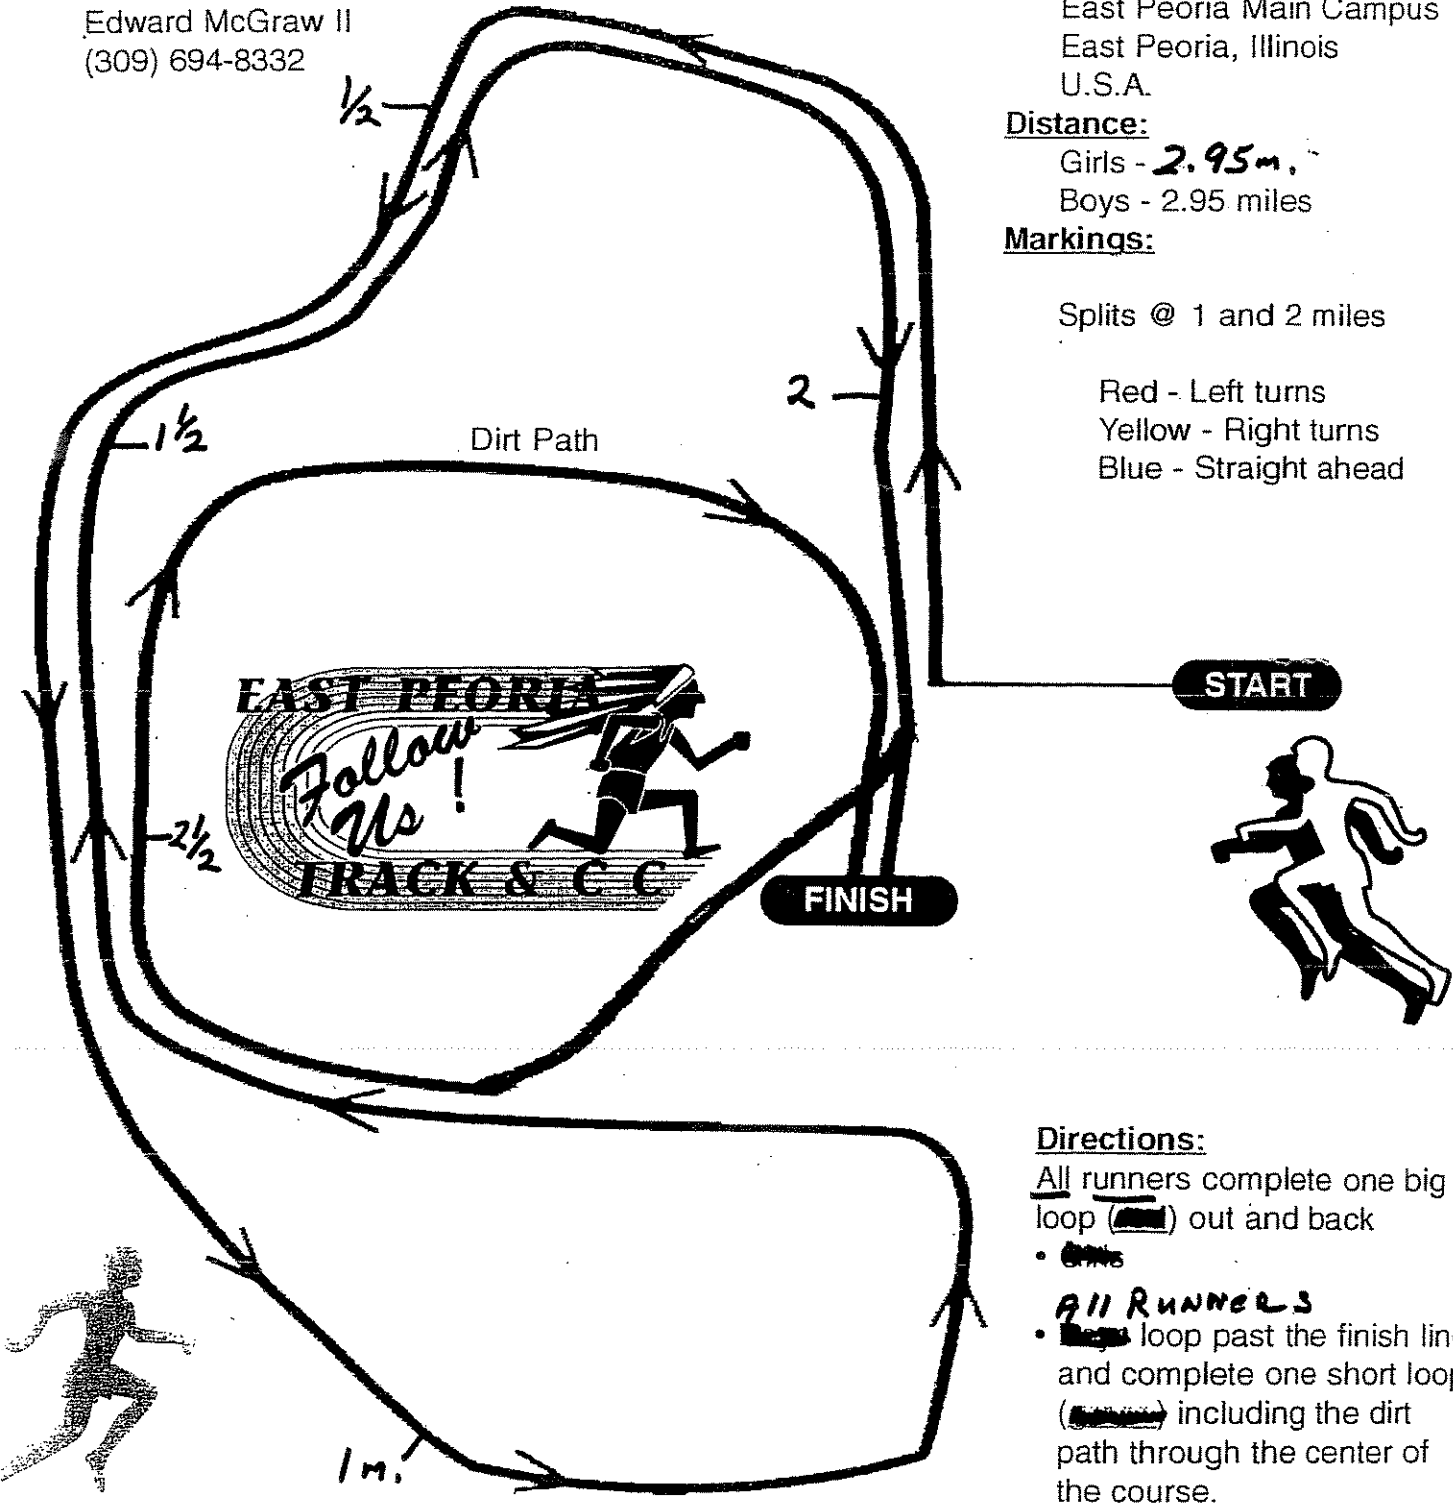

EAST PEORIA CROSS COUNTRY

East Peoria High School
Athletic Director:

Lead Cross Country Coach:
Edward McGraw II
(309) 694-8332

Course Description:

Gently rolling prairiescape

Location:

Illinois Central College
East Peoria Main Campus
East Peoria, Illinois
U.S.A.

Distance:

Girls - **2.95m.**
Boys - 2.95 miles

Markings:

Splits @ 1 and 2 miles

Red - Left turns
Yellow - Right turns
Blue - Straight ahead

Directions:

All runners complete one big loop () out and back

- ~~Girls~~
- **ALL RUNNERS**
- ~~Boys~~ loop past the finish line and complete one short loop () including the dirt path through the center of the course.