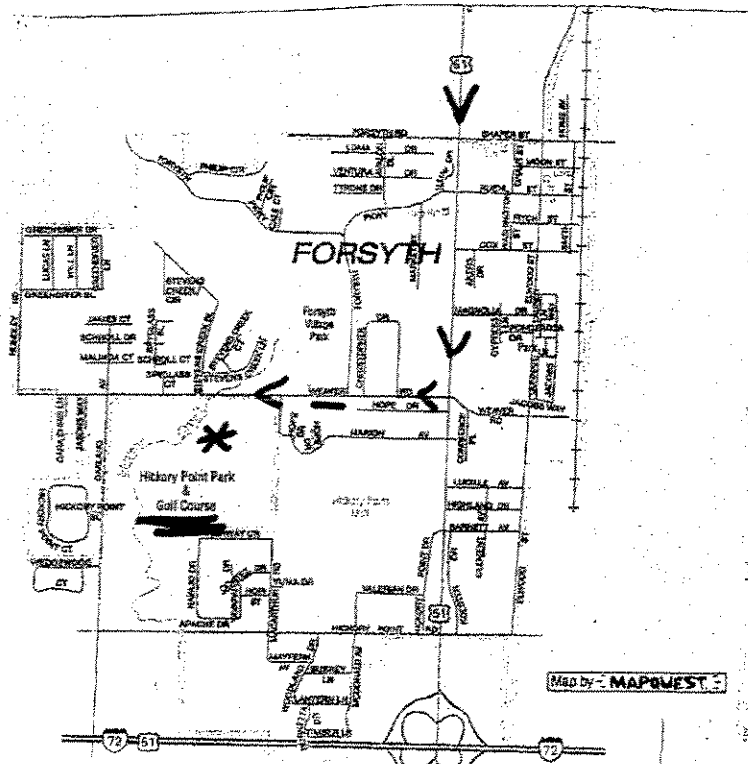

DIRECTIONS TO PEORIA WOODRUFF INVITATIONAL

1. TAKE I-74 WEST
2. EXIT ON RT. 29 NORTH
RIGHT AFTER YOU CROSS
THE RIVER.
3. THE COURSE IS DOWN
A FEW MILES ON
THE LEFT.

DETWEILLER PARK

Girls Var A	3.0 Mi	9:00 AM
Boys Var A	3.0	9:30
Girls Var AA	3.0	10:00
Boys Var AA	3.0	10:30
Boys F/S Team	3.0	11:00
Girls Open	3.0	11:30
Boys Open	3.0	12:15

EAST PEORIA IND. §

SECTIONALS AT I.C.C.

1-74 W. TO 116 (METANDA EXIT). GO PAST RIVERBOAT AND AT
CENTENNIAL DR (STRAIGHT), TURN RIGHT TO I.C.C.

PEORIA INV. & STATE MEET

1. TAKE I-74 WEST
2. EXIT ON RT. 29 NORTH
RIGHT AFTER YOU CROSS
THE RIVER.
3. THE COURSE IS DOWN
A FEW MILES ON
THE LEFT.

DETWEILLER PARK

- *PEORIA INV. MEET
TIMES :
- BOYS RACE - 10:30
GIRLS RACE - 11:15

BIG 12 CONFERENCE X-COUNTRY MEET IN DECATUR

RT. 51/39 SOUTH TO DECATUR
 TURN RIGHT ON WEAVER RD.
 RIGHT BEFORE YOU GET TO THE
 MALL.