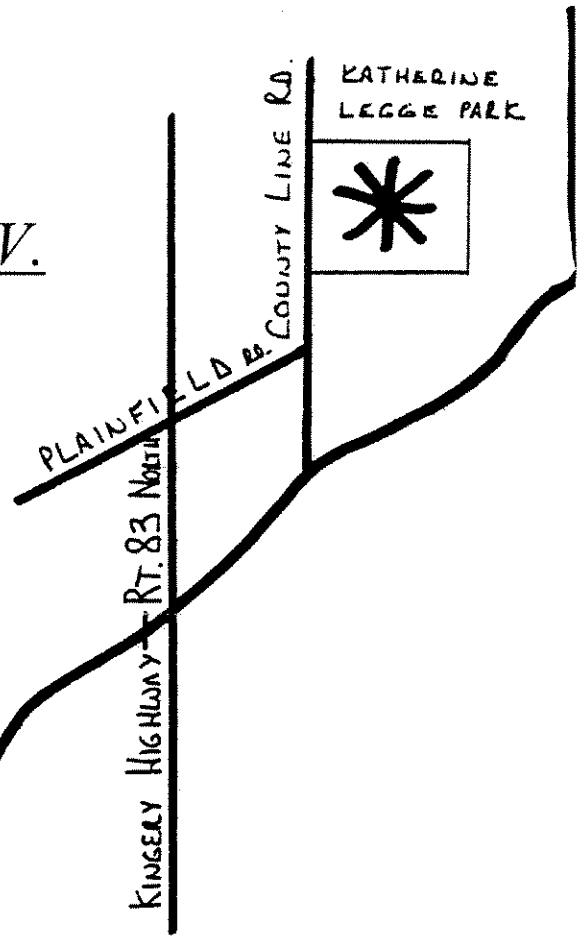

DIRECTIONS TO HINSDALE INV.

RACE SCHEDULE

9:00 So. Boys (3)
9:25 Fr/So Girls (3)
9:55 Var. Boys (3)
10:20 Var. Girls (3)
10:50 Fr. Boys (2)
11:15 Open Girls (2)
11:45 Awards

BLOOMINGTON
HOME OF THE
RUNNIN'
RAIDERS!

DIRECTIONS

1. TAKE I-55 NORTH OUT OF BLOOMINGTON
2. EXIT NORTH ON COUNTY LINE RD.
3. THE PARK IS CALLED KATHERINE LEGGE PARK AND WILL BE A COUPLE OF MILES DOWN ON THE RIGHT HAND SIDE.
4. TOTAL TIME IS ABOUT 2 HOURS

DIRECTIONS TO PEORIA WOODRUFF INVITATIONAL

1. TAKE I-74 WEST
2. EXIT ON RT. 29 NORTH
RIGHT AFTER YOU CROSS
THE RIVER.
3. THE COURSE IS DOWN
A FEW MILES ON
THE LEFT.

DETWEILLER PARK

Girls Var A	3.0 Mi	9:00 AM
Boys Var A	3.0	9:30
Girls Var AA	3.0	10:00
Boys Var AA	3.0	10:30
Boys F/S Team	3.0	11:00
Girls Open	3.0	11:30
Boys Open	3.0	12:15

EAST PEORIA IND. §

SECTIONALS AT I.C.C.

1-74 W. TO 116 (METANDA EXIT). GO PAST RIVERBOAT AND AT
CENTENNIAL DR (STRAIGHT), TURN RIGHT TO I.C.C.

PEORIA INV. & STATE MEET

1. TAKE I-74 WEST
2. EXIT ON RT. 29 NORTH
RIGHT AFTER YOU CROSS
THE RIVER.
3. THE COURSE IS DOWN
A FEW MILES ON
THE LEFT.