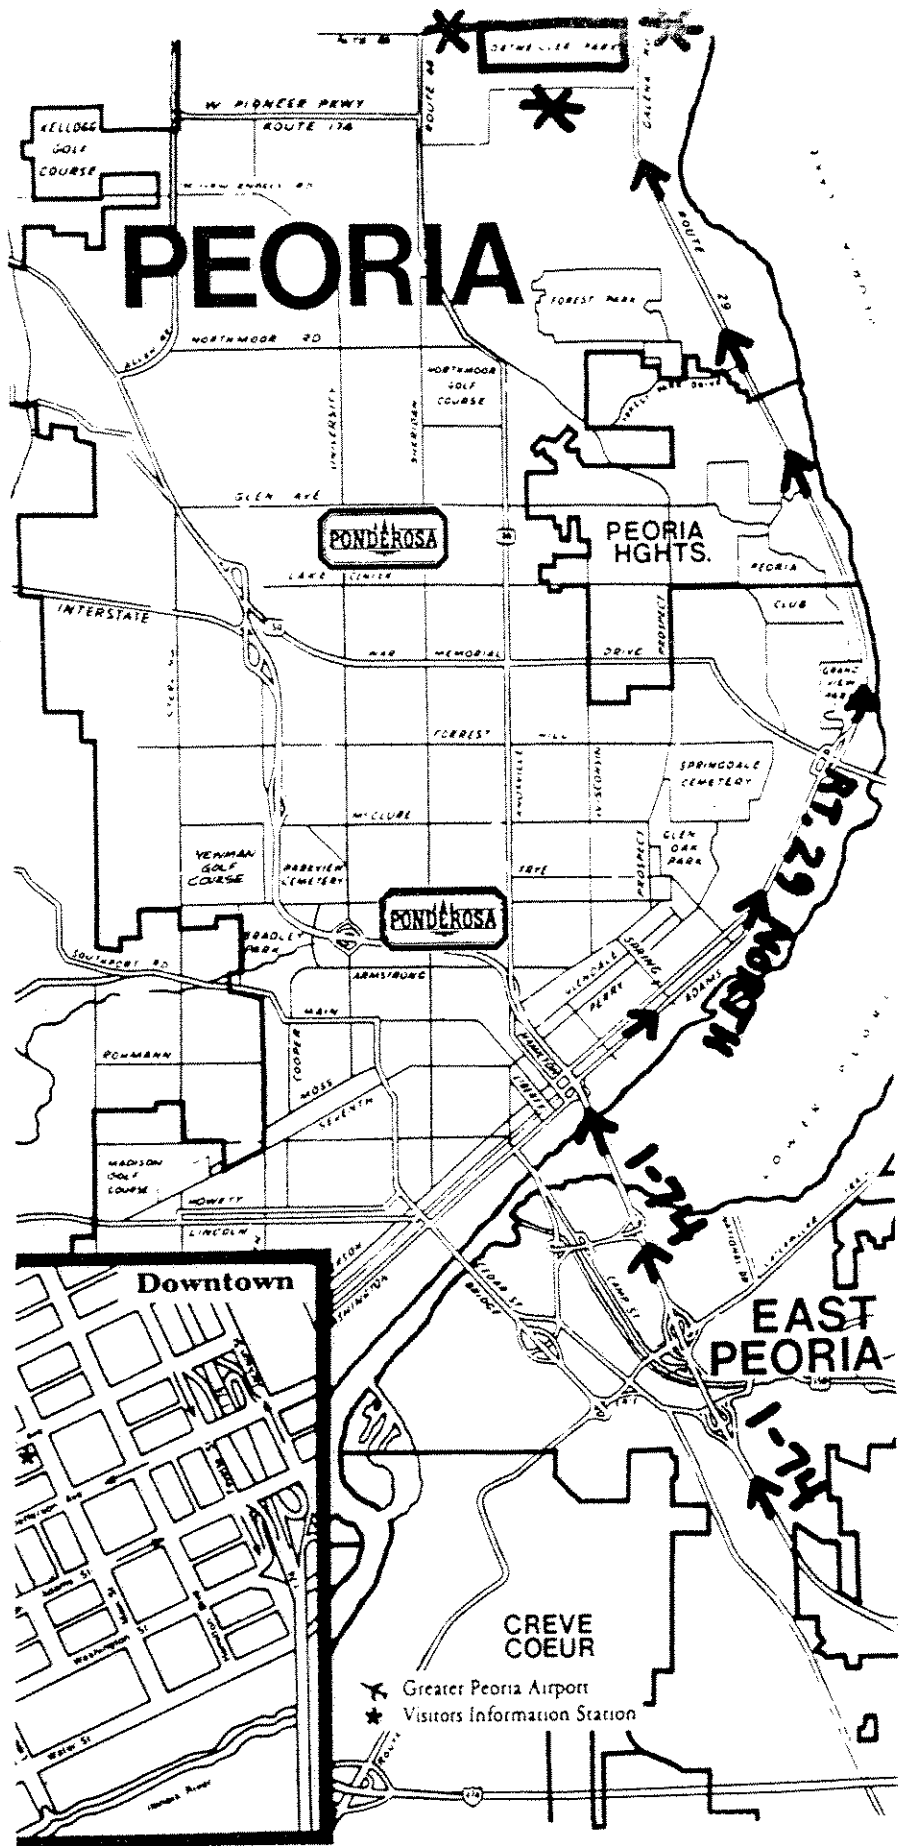

DIRECTIONS TO PEORIA WOODRUFF INVITATIONAL

1. TAKE I-74 WEST
2. EXIT ON RT. 29 NORTH
RIGHT AFTER YOU CROSS
THE RIVER.
3. THE COURSE IS DOWN
A FEW MILES ON
THE LEFT.

DETWEILLER PARK

Girls Var A	3.0 Mi	9:00 AM
Boys Var A	3.0	9:30
Girls Var AA	3.0	10:00
Boys Var AA	3.0	10:30
Boys F/S Team	3.0	11:00
Girls Open	3.0	11:30
Boys Open	3.0	12:15

EAST PEORIA IND. §

SECTIONALS AT I.C.C.

1-74 W. TO 116 (METANDA EXIT). GO PAST RIVERBOAT AND AT
CENTENNIAL DR (STRAIGHT), TURN RIGHT TO I.C.C.

PEORIA INV. & STATE MEET

1. TAKE I-74 WEST
2. EXIT ON RT. 29 NORTH
RIGHT AFTER YOU CROSS
THE RIVER.
3. THE COURSE IS DOWN
A FEW MILES ON
THE LEFT.

DETWEILLER PARK

- *PEORIA INV. MEET
TIMES :
- BOYS RACE - 10:30
GIRLS RACE - 11:15

BIG 12 CONFERENCE X-COUNTRY MEET IN DECATUR

RT. 51/39 SOUTH TO DECATUR
 TURN RIGHT ON WEAVER RD.
 RIGHT BEFORE YOU GET TO THE
 MALL.

* HICKORY POINT GOLF COURSE

ILLINOIS
STATE

CROSS COUNTRY

MEET

DETWEILLER PARK
IN PEORIA

1. TAKE I-74 WEST TO PEORIA
2. EXIT ON RT 29 NORTH
(IT IS RIGHT AFTER YOU CROSS THE RIVER)
3. THE COURSE IS SEVERAL MILES NORTH ON THE LEFT.