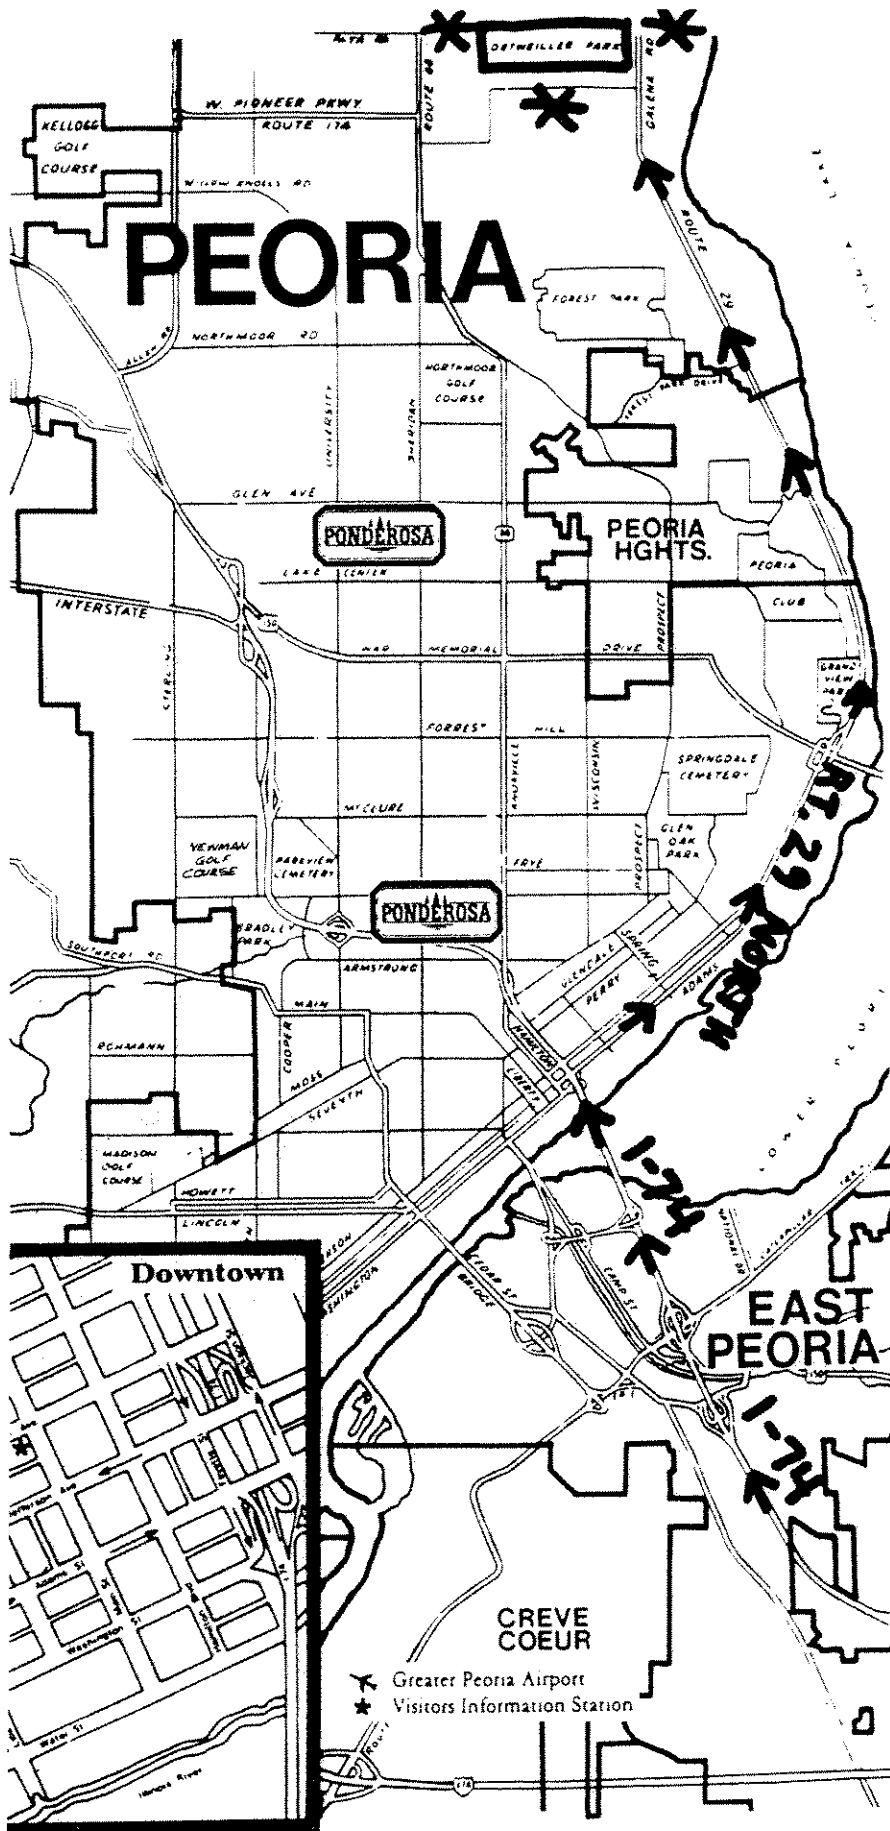

DIRECTIONS

1. TAKE I-55 NORTH OUT OF BLOOMINGTON
2. EXIT NORTH ON COUNTY LINE RD.
3. THE PARK IS CALLED KATHERINE LEGGE PARK AND WILL BE A COUPLE OF MILES DOWN ON THE RIGHT HAND SIDE.
4. TOTAL TIME IS ABOUT 2 HOURS

DIRECTIONS TO PEORIA WOODRUFF INVITATIONAL

1. TAKE I-74 WEST
2. EXIT ON RT. 29 NORTH
RIGHT AFTER YOU CROSS
THE RIVER.
3. THE COURSE IS DOWN
A FEW MILES ON
THE LEFT.

DETWEILLER PARK

Girls Var A	3.0 Mi	9:00 AM
Boys Var A	3.0	9:30
Girls Var AA	3.0	10:00
Boys Var AA	3.0	10:30
Boys F/S Team	3.0	11:00
Girls Open	3.0	11:30
Boys Open	3.0	12:15

EAST PEORIA IND. §

SECTIONALS AT I.C.C.

1-74 W. TO 116 (METANDA EXIT). GO PAST RIVERBOAT AND AT
CENTENNIAL DR (STRAIGHT), TURN RIGHT TO I.C.C.

PEORIA INV. & STATE MEET

1. TAKE I-74 WEST
2. EXIT ON RT. 29 NORTH
RIGHT AFTER YOU CROSS
THE RIVER.
3. THE COURSE IS DOWN
A FEW MILES ON
THE LEFT.

DETWEILLER PARK

- *PEORIA INV. MEET
TIMES :
- BOYS RACE - 10:30
GIRLS RACE - 11:15

BIG 12 CONFERENCE X-COUNTRY MEET IN DECATUR

RT. 51/39 SOUTH TO DECATUR
 TURN RIGHT ON WEAVER RD.
 RIGHT BEFORE YOU GET TO THE
 MALL.