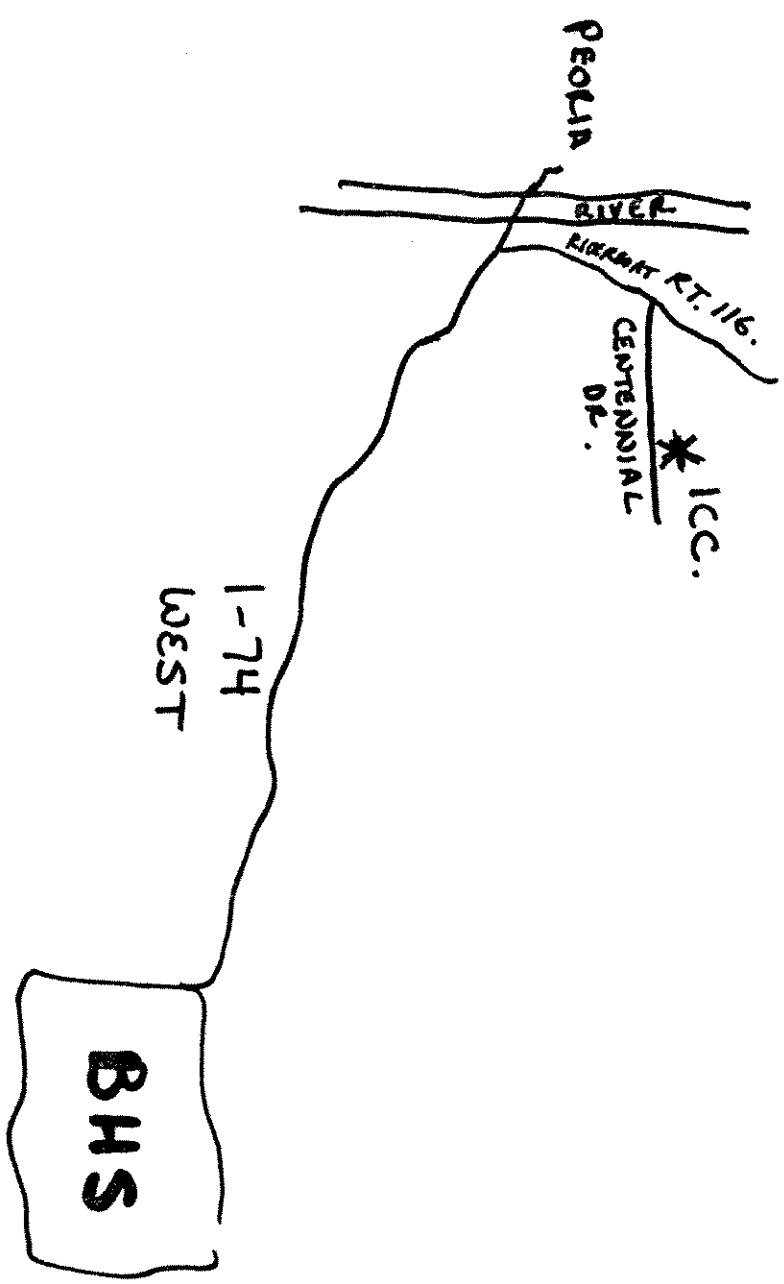

DIRECTIONS

1. TAKE I-55 NORTH OUT OF BLOOMINGTON
2. EXIT NORTH ON COUNTY LINE RD.
3. THE PARK IS CALLED KATHERINE LEGGE PARK AND WILL BE A COUPLE OF MILES DOWN ON THE RIGHT HAND SIDE.
4. TOTAL TIME IS ABOUT 2 HOURS

DIRECTIONS TO PEORIA WOODRUFF INVITATIONAL

1. TAKE I-74 WEST
2. EXIT ON RT. 29 NORTH
RIGHT AFTER YOU CROSS
THE RIVER.
3. THE COURSE IS DOWN
A FEW MILES ON
THE LEFT.

DETWEILLER PARK

Girls Var A	3.0 Mi	9:00 AM
Boys Var A	3.0	9:30
Girls Var AA	3.0	10:00
Boys Var AA	3.0	10:30
Boys F/S Team	3.0	11:00
Girls Open	3.0	11:30
Boys Open	3.0	12:15

EAST PEORIA IND. §

SECTIONALS AT I.C.C.

1-74 W. TO 116 (METANDA EXIT). GO PAST RIVERBOAT AND AT
CENTENNIAL DR (STRAIGHT), TURN RIGHT TO I.C.C.

PEORIA INV. & STATE MEET

1. TAKE I-74 WEST
2. EXIT ON RT. 29 NORTH
RIGHT AFTER YOU CROSS
THE RIVER.
3. THE COURSE IS DOWN
A FEW MILES ON
THE LEFT.

DETWEILLER PARK

- *PEORIA INV. MEET
TIMES :
- BOYS RACE - 10:30
GIRLS RACE - 11:15

BIG 12 CONFERENCE X-COUNTRY MEET IN DECATUR

RT. 51/39 SOUTH TO DECATUR
 TURN RIGHT ON WEAVER RD.
 RIGHT BEFORE YOU GET TO THE
 MALL.