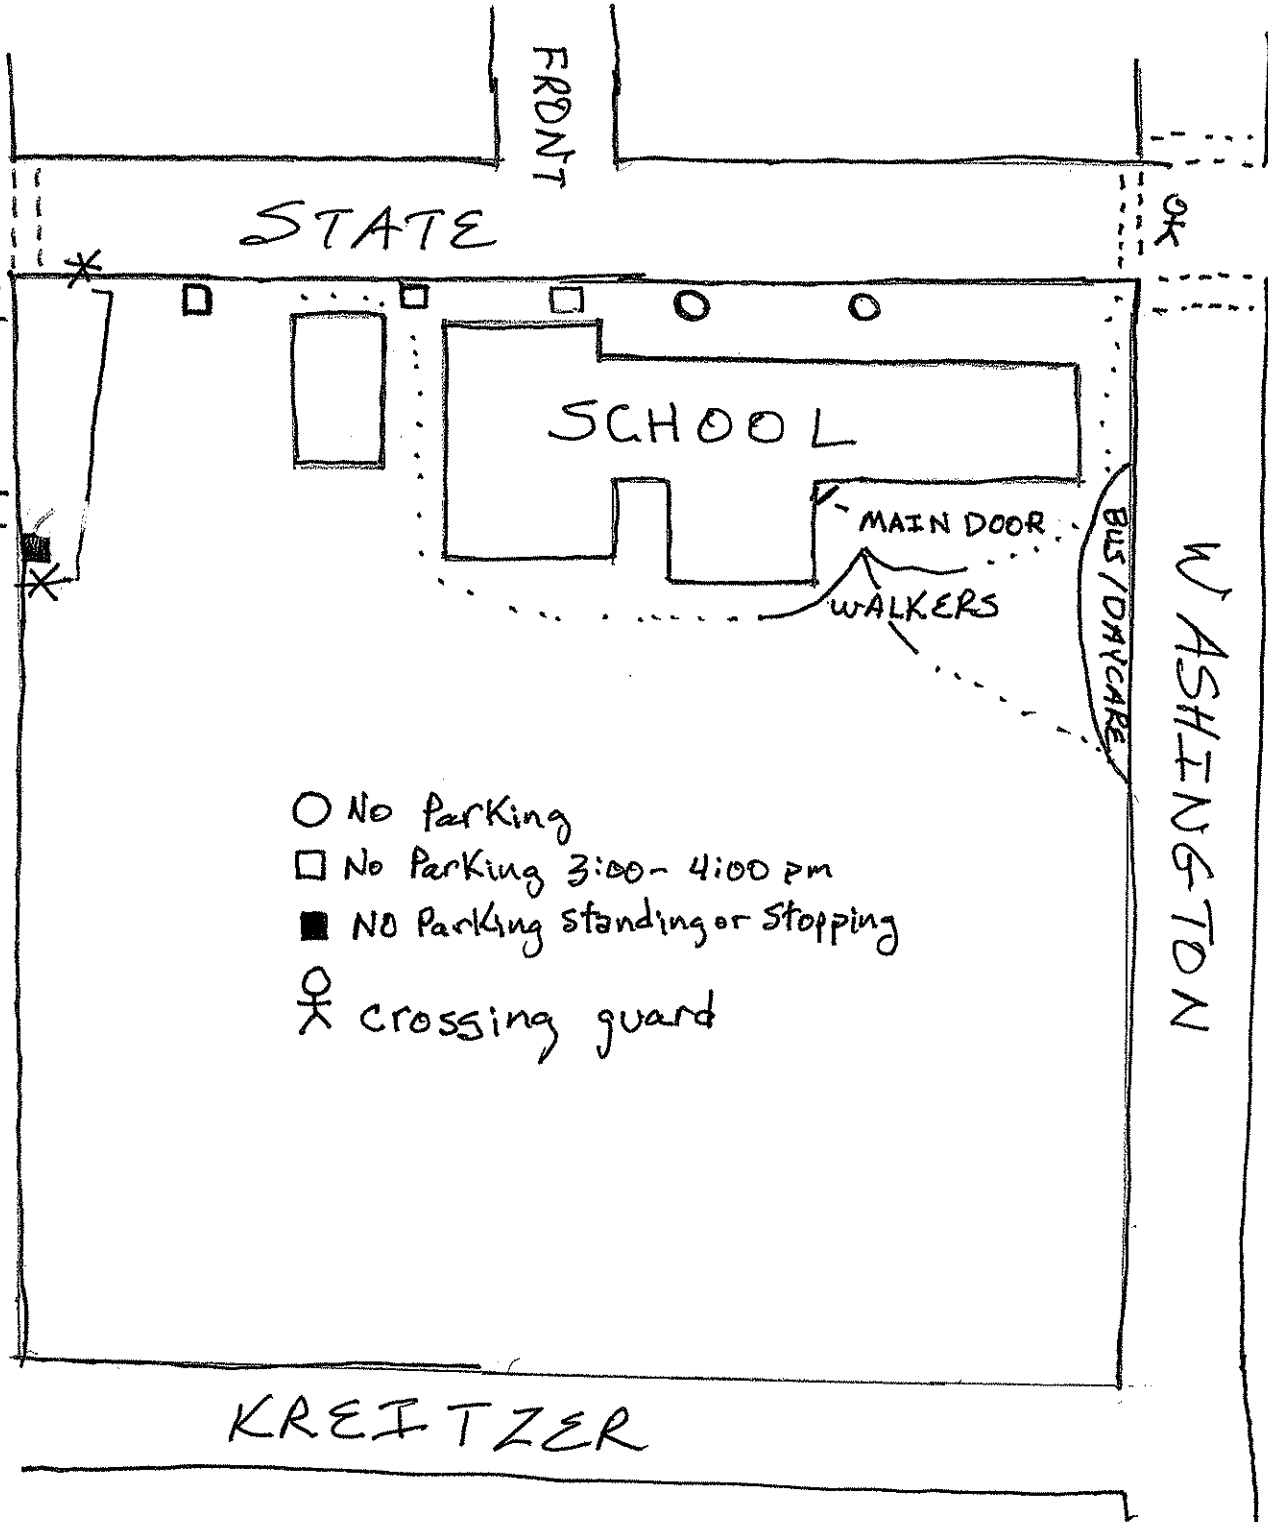

* It is unlawful to be parked (not moving) within 20' of a crosswalk. You could receive a ticket

STATE

GROVE

Leland

KREITZER

- No Parking
- No Parking 3:00-4:00 PM
- NO Parking standing or stopping
- ⊗ crossing guard

FRDNT

STATE

SCHOOL

MAIN DOOR

WALKERS

BUS/DIV/CARE

W ASHINGTON